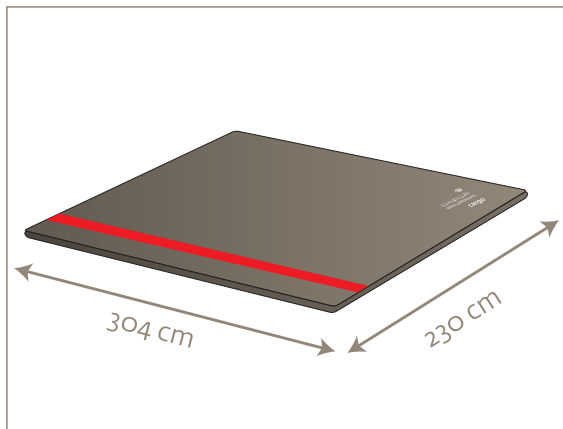

10ft Pallet/PMC :

الملكية الأردنية
ROYAL JORDANIAN
cargo

Dimensions

318 x 244 cm

Usable Loading Area

304 x 230 cm

Accepted for

A340, A310, A310F

Tare Weight (including net)

115kg

Max Gross Weight

6804kg