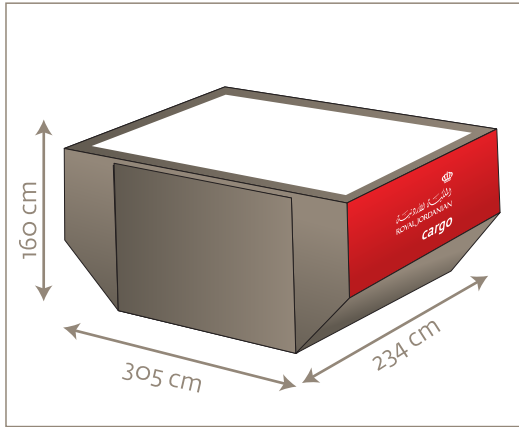

LD7 Container/AMF (Contoured on PMC Base):

الملكية الأردنية
ROYAL JORDANIAN
cargo

Dimensions	318 x 244 x 163 cm (405cm as a max Length)
Usable Loading Area	305 x 234 x 160 cm
Accepted for	A340, A310, A310F
Tare Weight (including net)	315kg
Max Gross Weight	6804kg