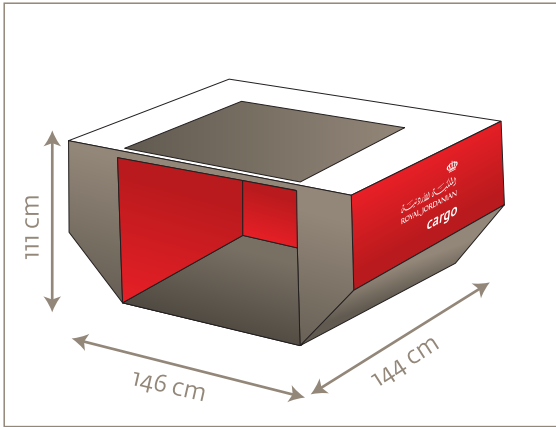

## AKH Container:

  
الملكية الأردنية  
ROYAL JORDANIAN  
**cargo**

Base Dimension Outside	156 x 153 cm
Height Outside	114 cm
Usable Volume	3.50 cbm
Inside Dimensions	146 x 144 x 111 cm
Accepted for	A321, A320, A319
Tare Weight	85kg
Max Gross Weight	1134kg