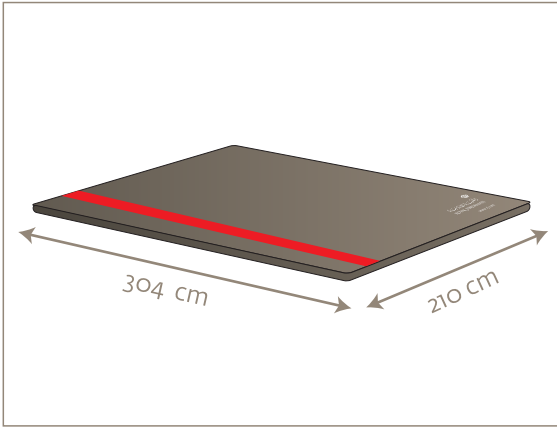

Standard Pallet / PAG/PAJ/P1P/PAP:

الملكية الأردنية
ROYAL JORDANIAN
cargo

Dimensions	318 x 224 cm
Usable Loading Area	304 x 210 cm
Accepted for	A340, A310, A310F, B737
Tare Weight (including net)	115kg
Max Gross Weight	6804kg