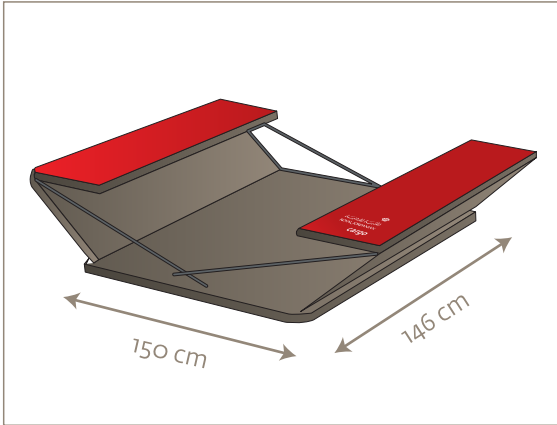

Pallet with Side Extensions PKC:

الملكية الأردنية
ROYAL JORDANIAN
cargo

| | |
|-----------------------------|------------------|
| Dimensions | 156 x 153 cm |
| Usable loading Area | 150 x 146 cm |
| Accepted for | A321, A320, A319 |
| Tare Weight (including Net) | 80kg |
| Max Gross Weight | 1134kg |
| | |